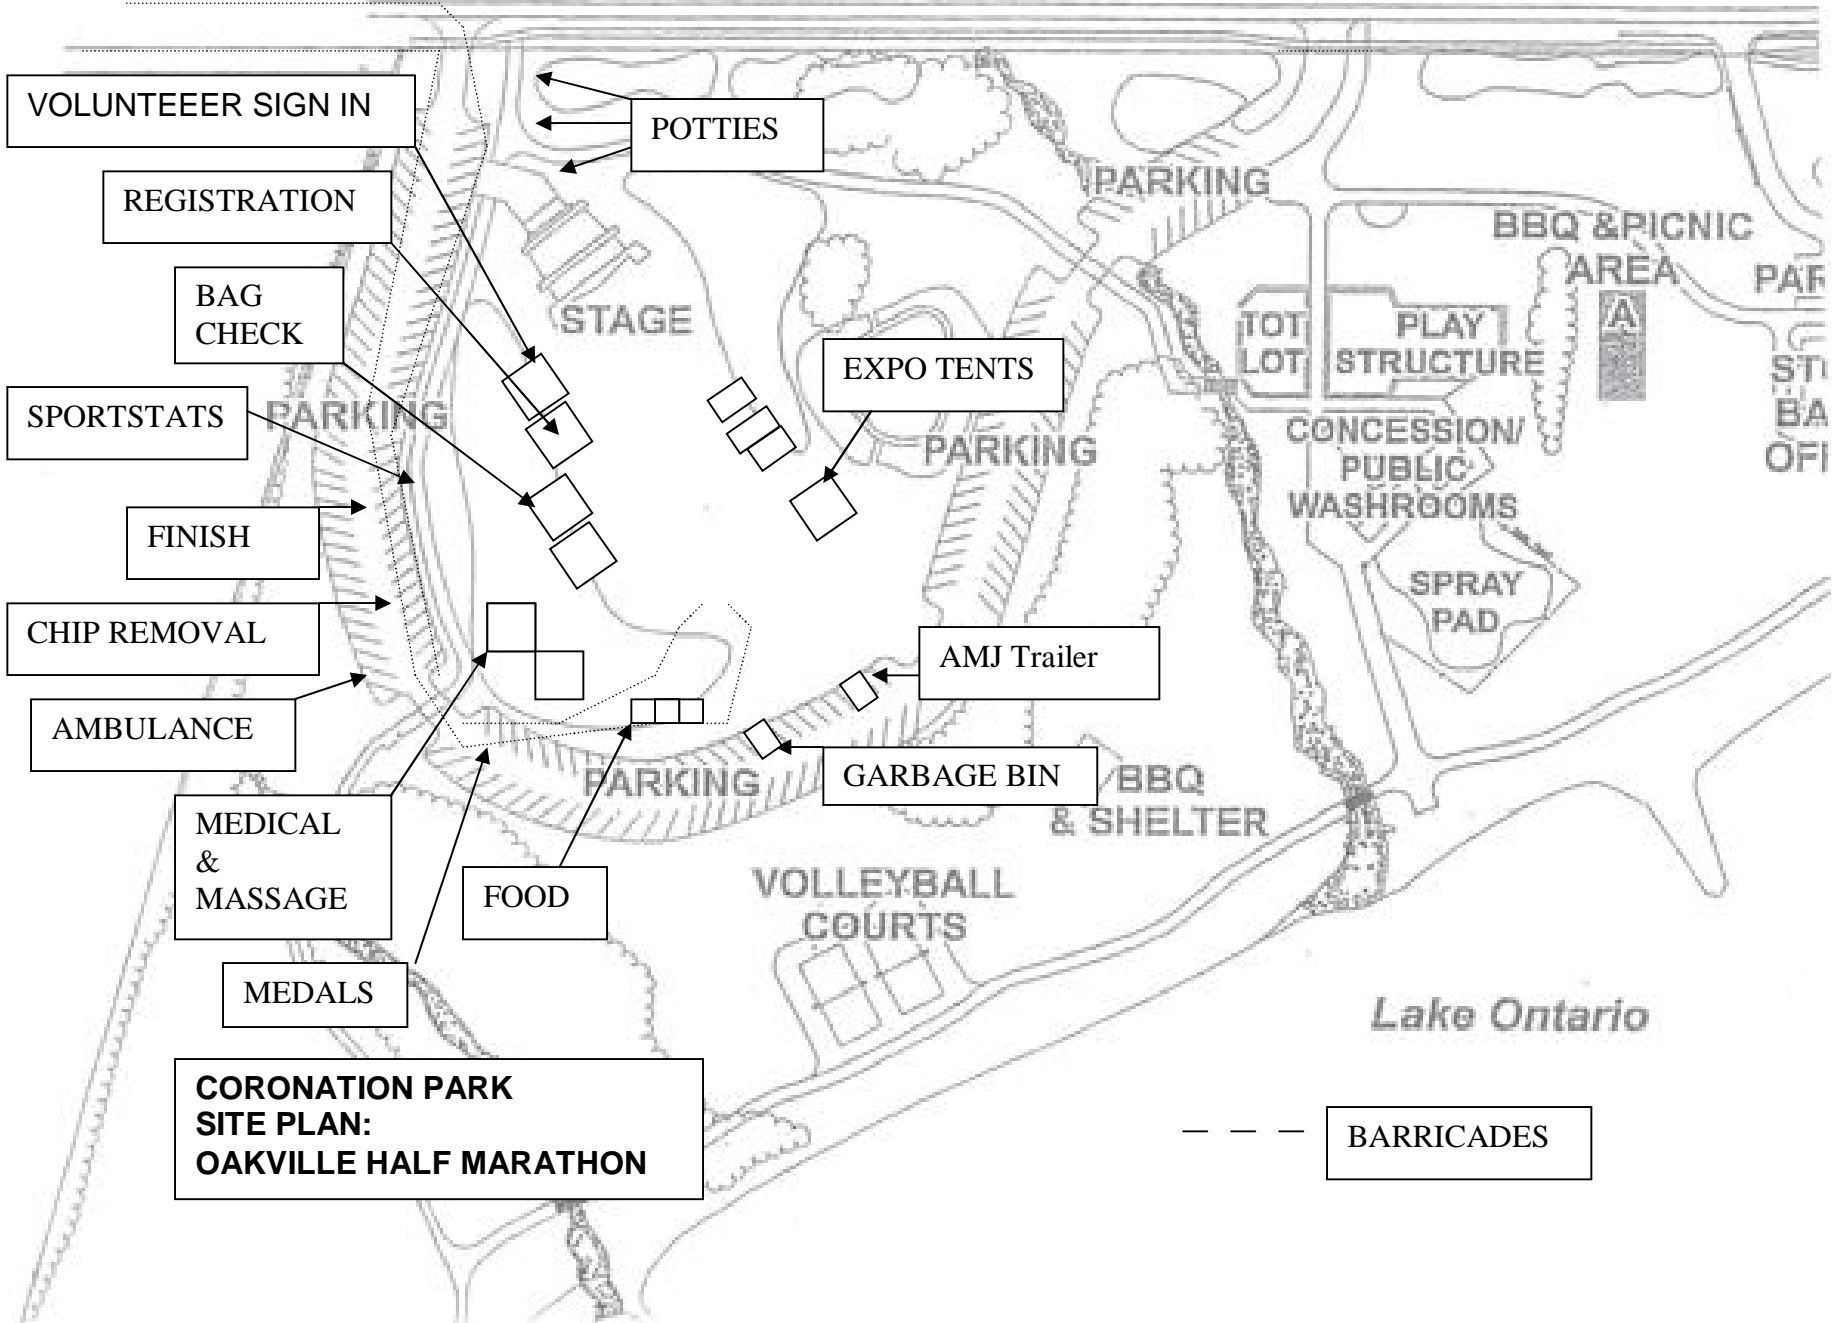

LAKESHORE ROAD WEST

VOLUNTEER SIGN IN

REGISTRATION

BAG CHECK

SPORTSTATS

FINISH

CHIP REMOVAL

AMBULANCE

MEDICAL & MASSAGE

MEDALS

**CORONATION PARK
SITE PLAN:
OAKVILLE HALF MARATHON**

POTTIES

STAGE

EXPO TENTS

AMJ Trailer

GARBAGE BIN

FOOD

BBQ & SHELTER

VOLLEYBALL COURTS

PARKING

PARKING

PARKING

PARKING

BBQ & PICNIC AREA

TOT LOT

PLAY STRUCTURE

CONCESSION/
PUBLIC WASHROOMS

SPRAY PAD

Lake Ontario

--- BARRICADES